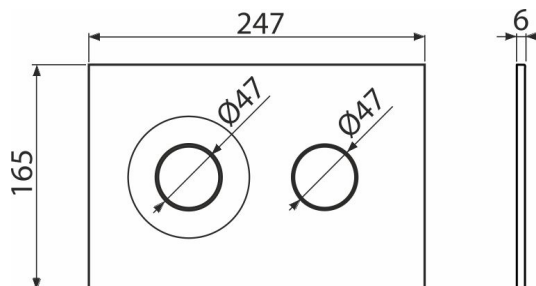

M1978

Flush plate for pre-wall installation systems, black-matt

Application

For pre-wall installation systems and concealed WC cisterns

Features

- The flush plate thanks to its profile stands out only 5.5 mm above the tiles
- Double-acting mechanical flushing
- Compatible for all pre-wall installation systems and cisterns for building into solid walls Alca
- Surface finish: black-matt with antibacterial properties (ensured by the content of silver compounds)
- Material: plastic

Scope of supply

- Flush plate
- Fixing frame of the flush plate
- Threaded frame clamp 2 pcs
- Flushing mechanism screws 2 pcs
- Template for correct flush plate setup

Order number, Logistic information

Code	EAN	Weight (piece packing palett)	Dimensions (piece packing)	Quantity (packing palett)
M1978	8595580583309	0,37 9,23 278,5 kg	250×170×36 595×395×245 mm	25 700 pcs

Warranty

2/2 years *

Technical specifications