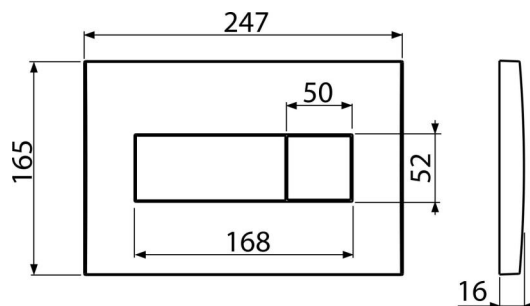

M378

Flush plate for pre-wall installation systems, black-polished

Application

For pre-wall installation systems and concealed WC cisterns

Features

- Double-acting mechanical flushing
- Compatible for all pre-wall installation systems and cisterns for building into solid walls Alca
- Surface finish: black
- Material: plastic

Scope of supply

- Flush plate
- Fixing frame of the flush plate
- Threaded frame clamp 2 pcs
- Flushing mechanism screws 2 pcs
- Template for correct flush plate setup

Order number, Logistic information

Code	EAN	Weight (piece packing palett)	Dimensions (piece packing)	Quantity (packing palett)
M378	8594045938302	0,41 10,29 308,1 kg	250×40×175 595×245×395 mm	25 700 pcs

Warranty

2/2 years *

Technical specifications