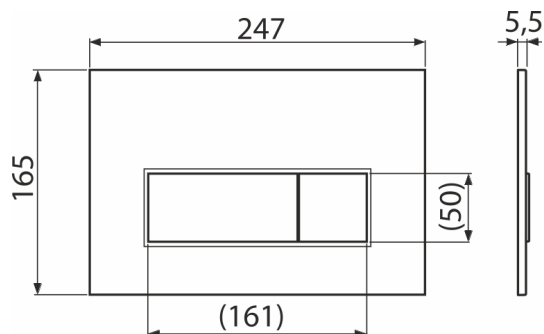

M575

Flush plate for pre-wall installation systems, gold-polished

Application

For pre-wall installation systems and concealed WC cisterns

Features

- The flush plate thanks to its profile stands out only 5.5 mm above the tiles
- Double-acting mechanical flushing
- Compatible for all pre-wall installation systems and cisterns for building into solid walls Alca
- Surface finish: gold
- Material: plastic

Scope of supply

- Flush plate
- Fixing frame of the flush plate
- Threaded frame clamp 2 pcs
- Flushing mechanism screws 2 pcs
- Template for correct flush plate setup

Order number, Logistic information

Code	EAN	Weight (piece packing palett)	Dimensions (piece packing)	Quantity (packing palett)
M575	8595580558635	0,35 8,66 262,5 kg	250×170×36 595×395×245 mm	25 700 pcs

Warranty

2/2 years *

Technical specifications