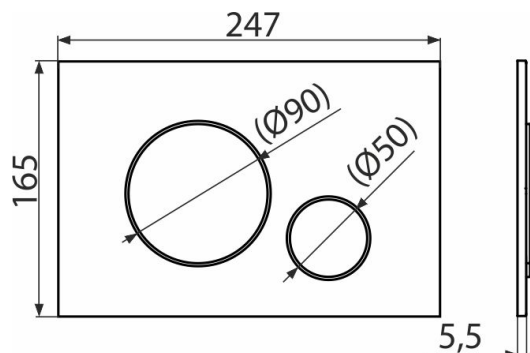

M678

Flush plate for pre-wall installation systems, black-matt

Application

For pre-wall installation systems and concealed WC cisterns

Features

- The flush plate thanks to its profile stands out only 5.5 mm above the tiles
- Double-acting mechanical flushing
- Compatible for all pre-wall installation systems and cisterns for building into solid walls Alca
- Surface finish: black-matt with antibacterial properties (ensured by the content of silver compounds)
- Material: plastic

Scope of supply

- Flush plate
- Fixing frame of the flush plate
- Threaded frame clamp 2 pcs
- Flushing mechanism screws 2 pcs
- Template for correct flush plate setup

Order number, Logistic information

| Code | EAN | Weight (piece packing palett) | Dimensions (piece packing) | Quantity (packing palett) |
|------|---------------|--------------------------------------|---------------------------------|--------------------------------|
| M678 | 8595580562700 | 0,36 8,89 268,9 kg | 250×170×36 595×395×245 mm | 25 700 pcs |